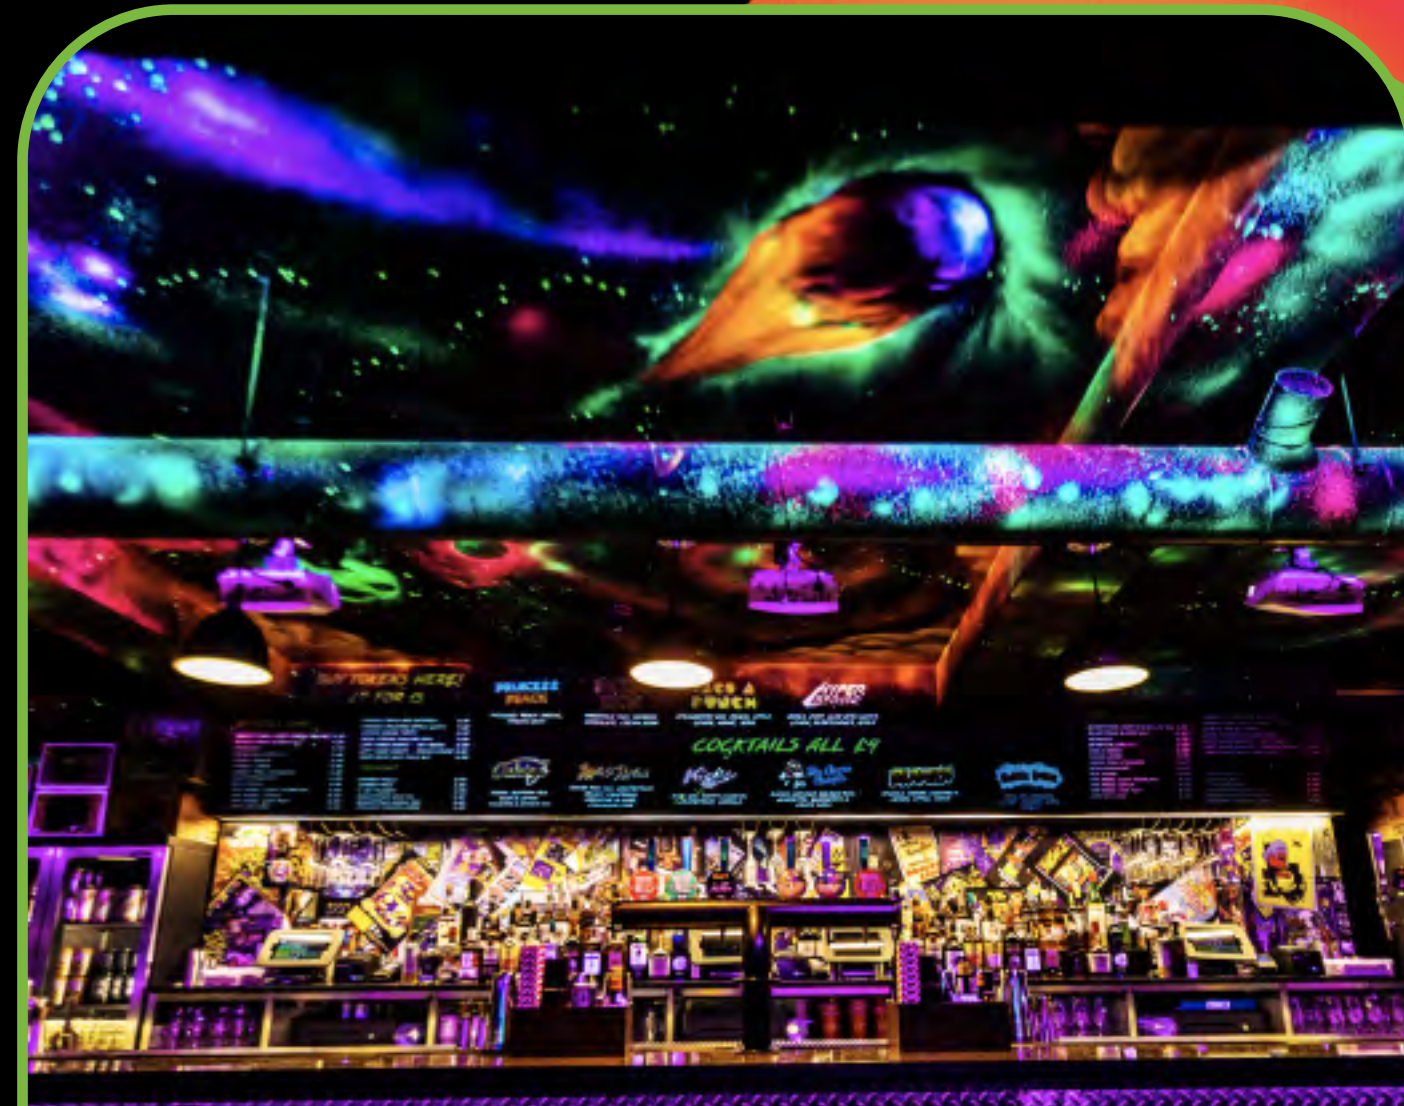

CARDIFF

ARCADE
GAMES

EXTERNAL
FOOD
OPTIONS

PHOTOBOOTH

GAME THEMED
COCKTAILS

ALSO INCLUDES:
DJ'S, NEON DESIGNS, WIFI, AIR CONDITIONING

ANY QUESTIONS JUST EMAIL:
HELLO@NQ64.CO.UK

EXCLUSIVE VENUE CAPACITY:
200 STANDING

NQ64