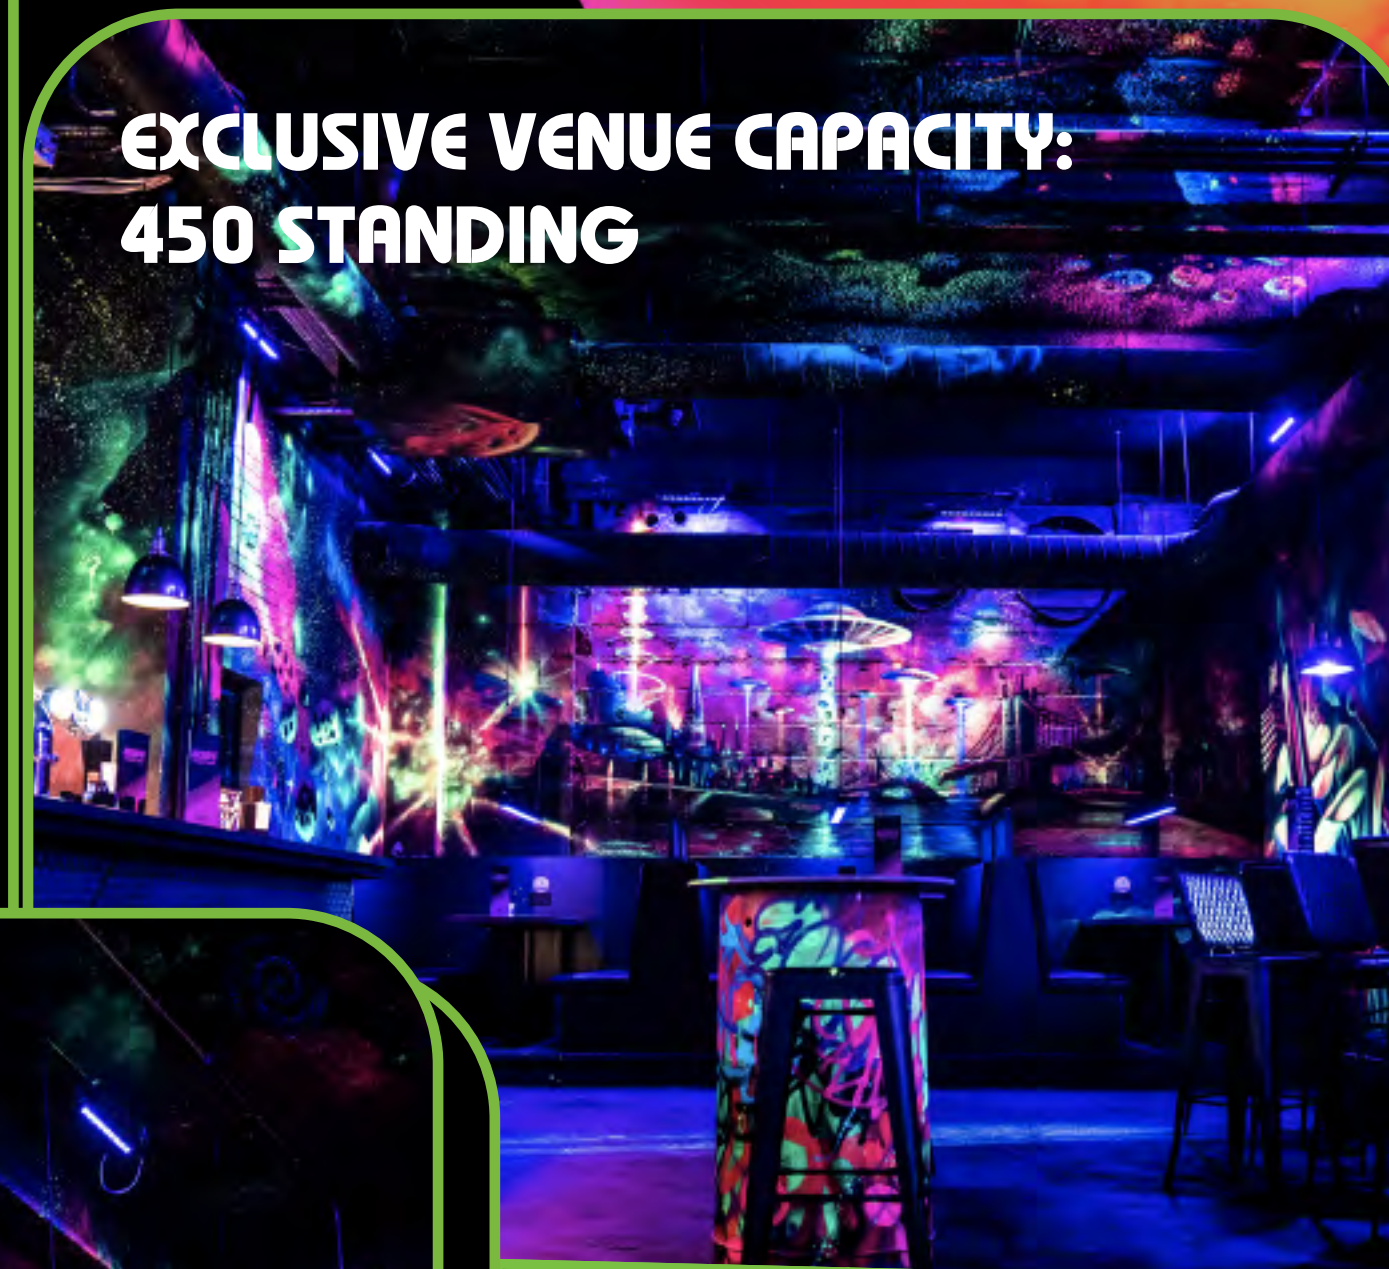

EXCLUSIVE VENUE CAPACITY:
450 STANDING