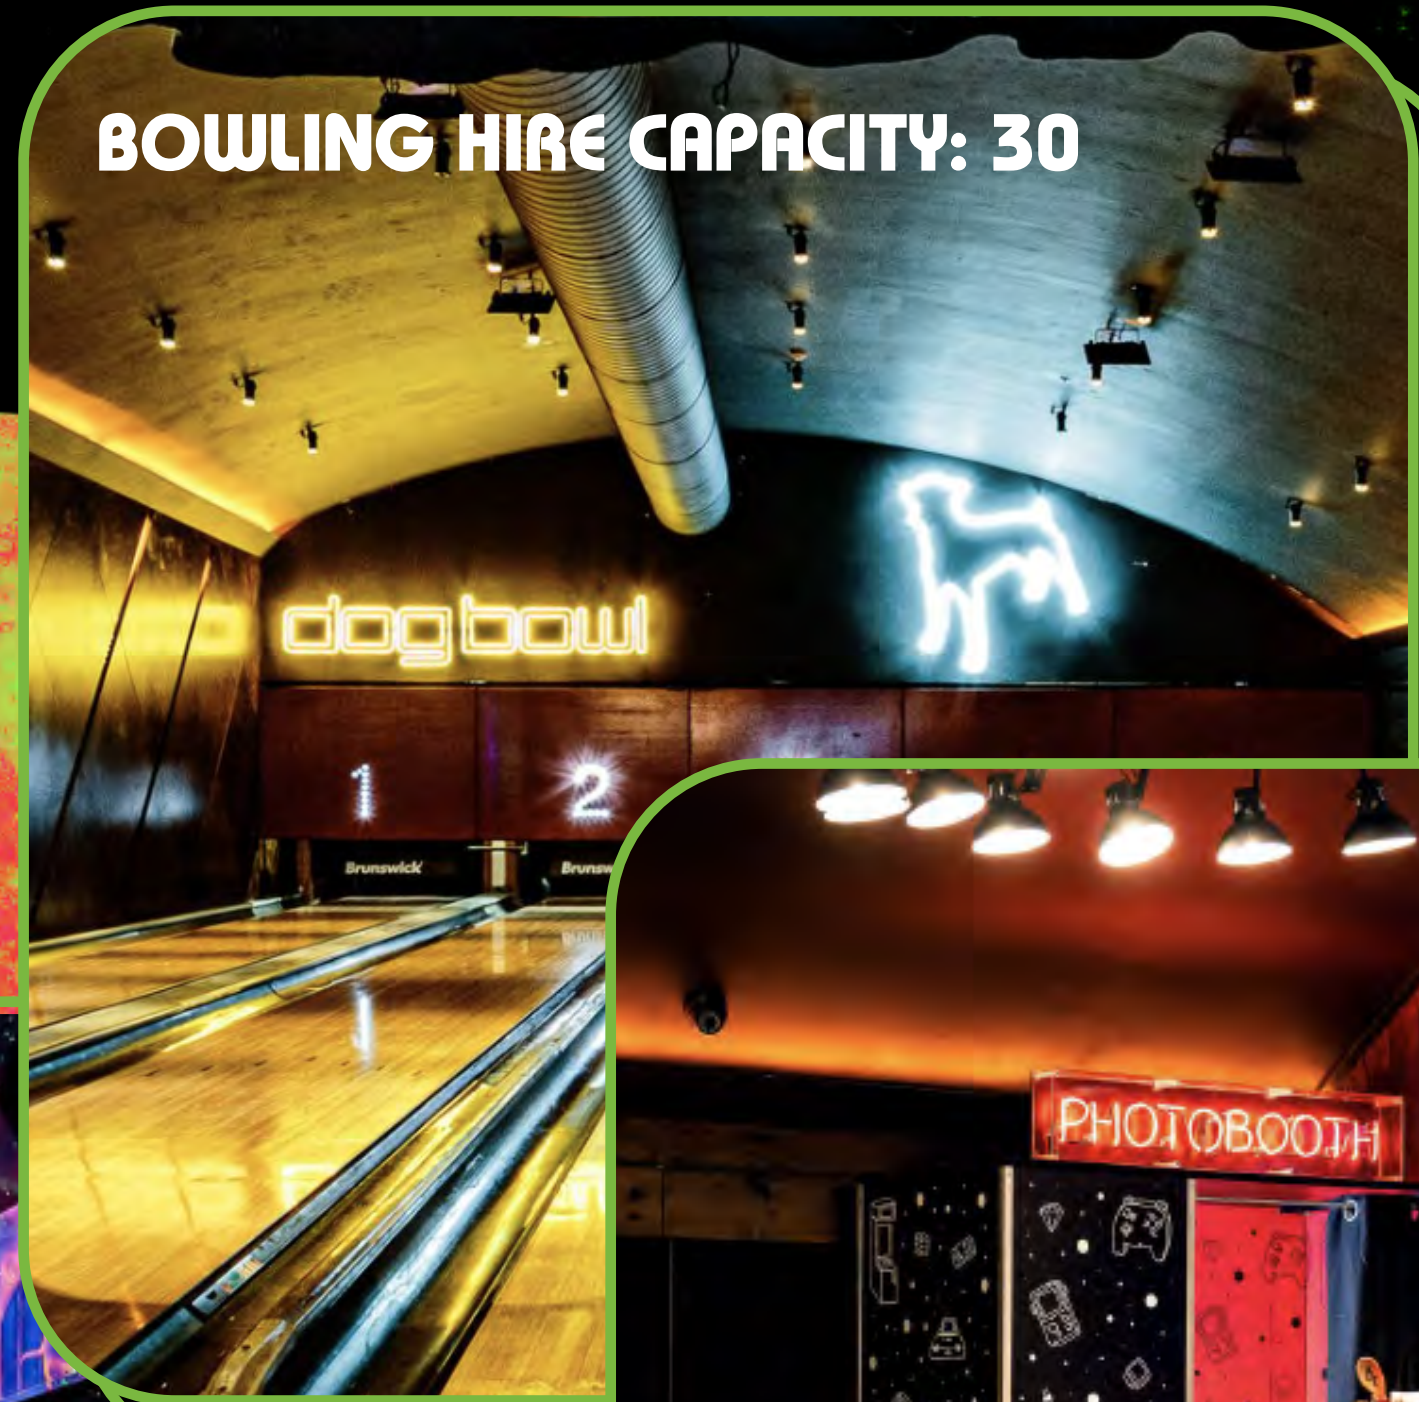

FOOD
OPTIONS

PHOTOBOOTH

BOWLING
LANES

ALSO INCLUDES:
DJ'S, NEON DESIGNS, FUN THEMED COCKTAILS,
WIFI, AIR CONDITIONING

ANY QUESTIONS JUST EMAIL:
HELLO@NQ64.CO.UK

BOWLING HIRE CAPACITY: 30

EXCLUSIVE VENUE CAPACITY:
200 STANDING