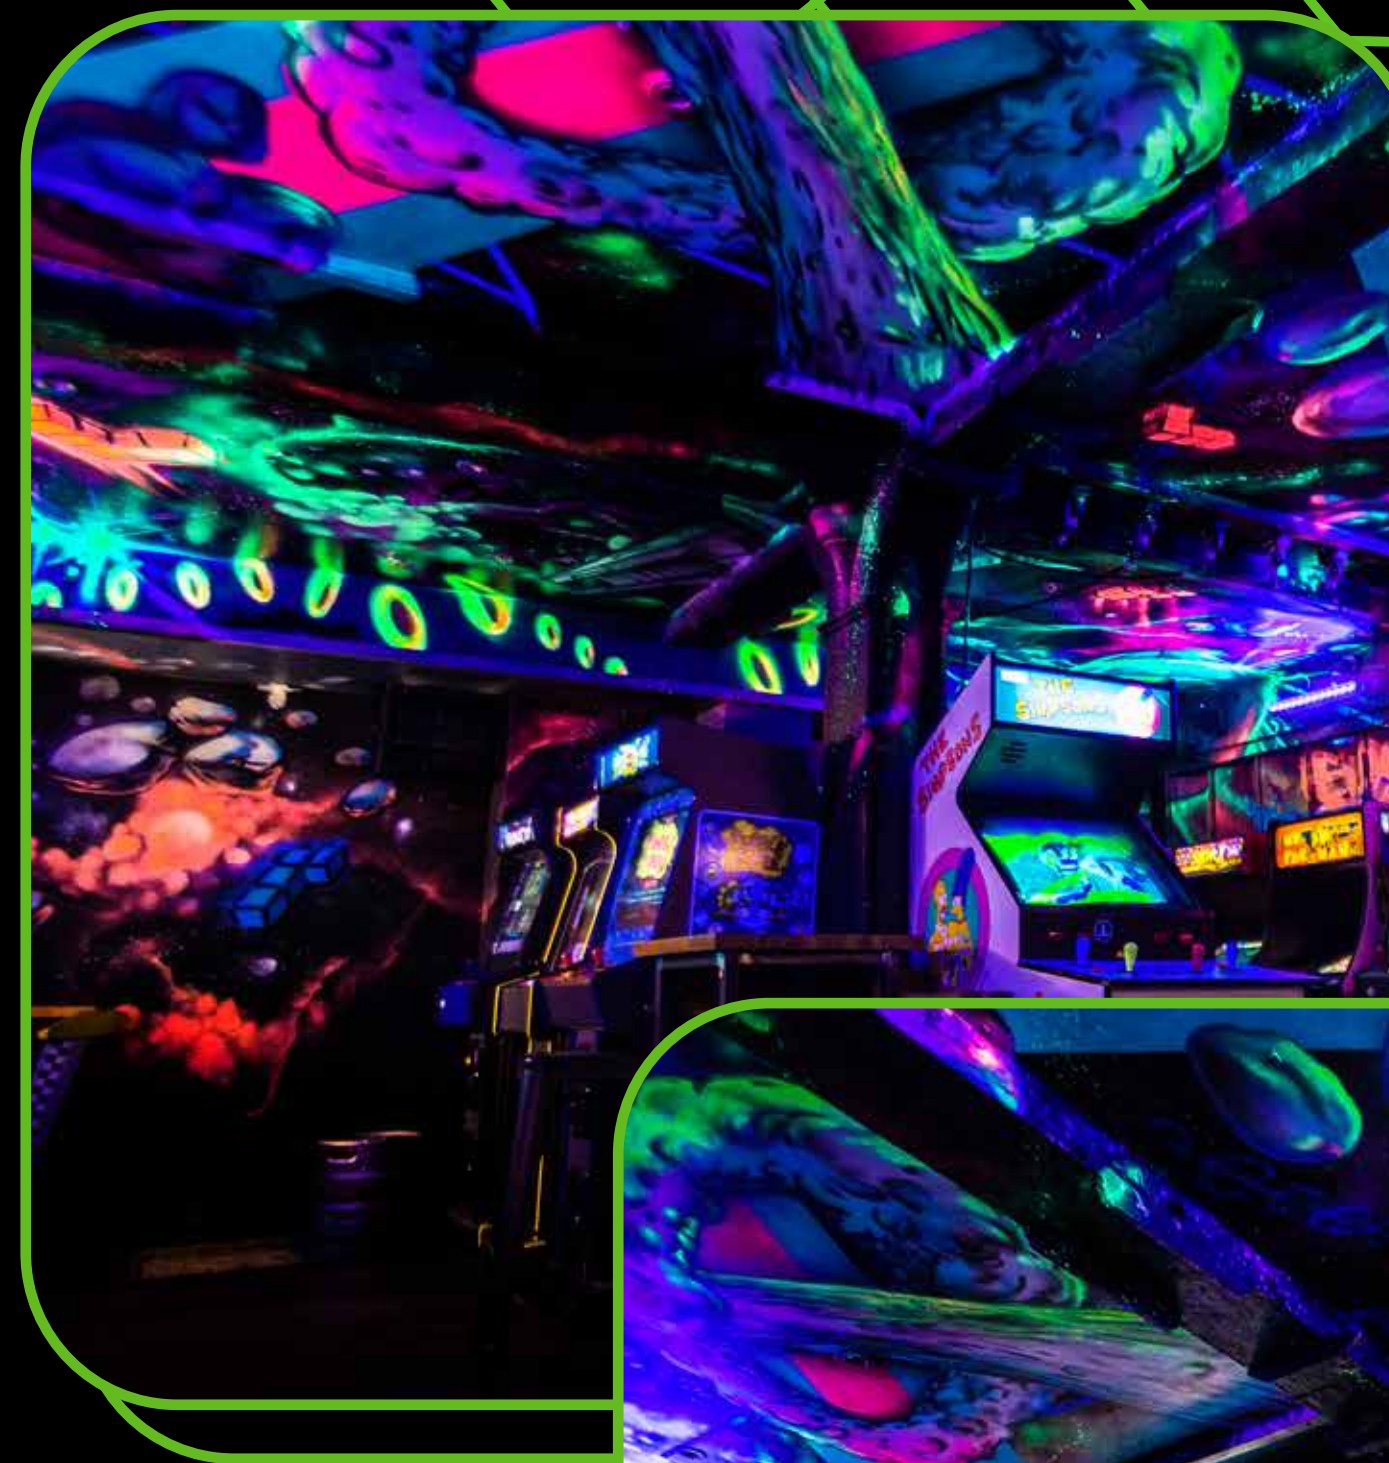

LEEDS

ARCADE
GAMES

EXTERNAL
FOOD
OPTIONS

PHOTOBOOTH

GAME THEMED
COCKTAILS

ALSO INCLUDES:
DJ'S, NEON DESIGNS, WIFI,
AIR CONDITIONING, SEMI ACCESSIBLE

ANY QUESTIONS JUST EMAIL:
HELLO@NQ64.CO.UK

**FULL VENUE HIRE CAPACITY
250-300**

NQ64