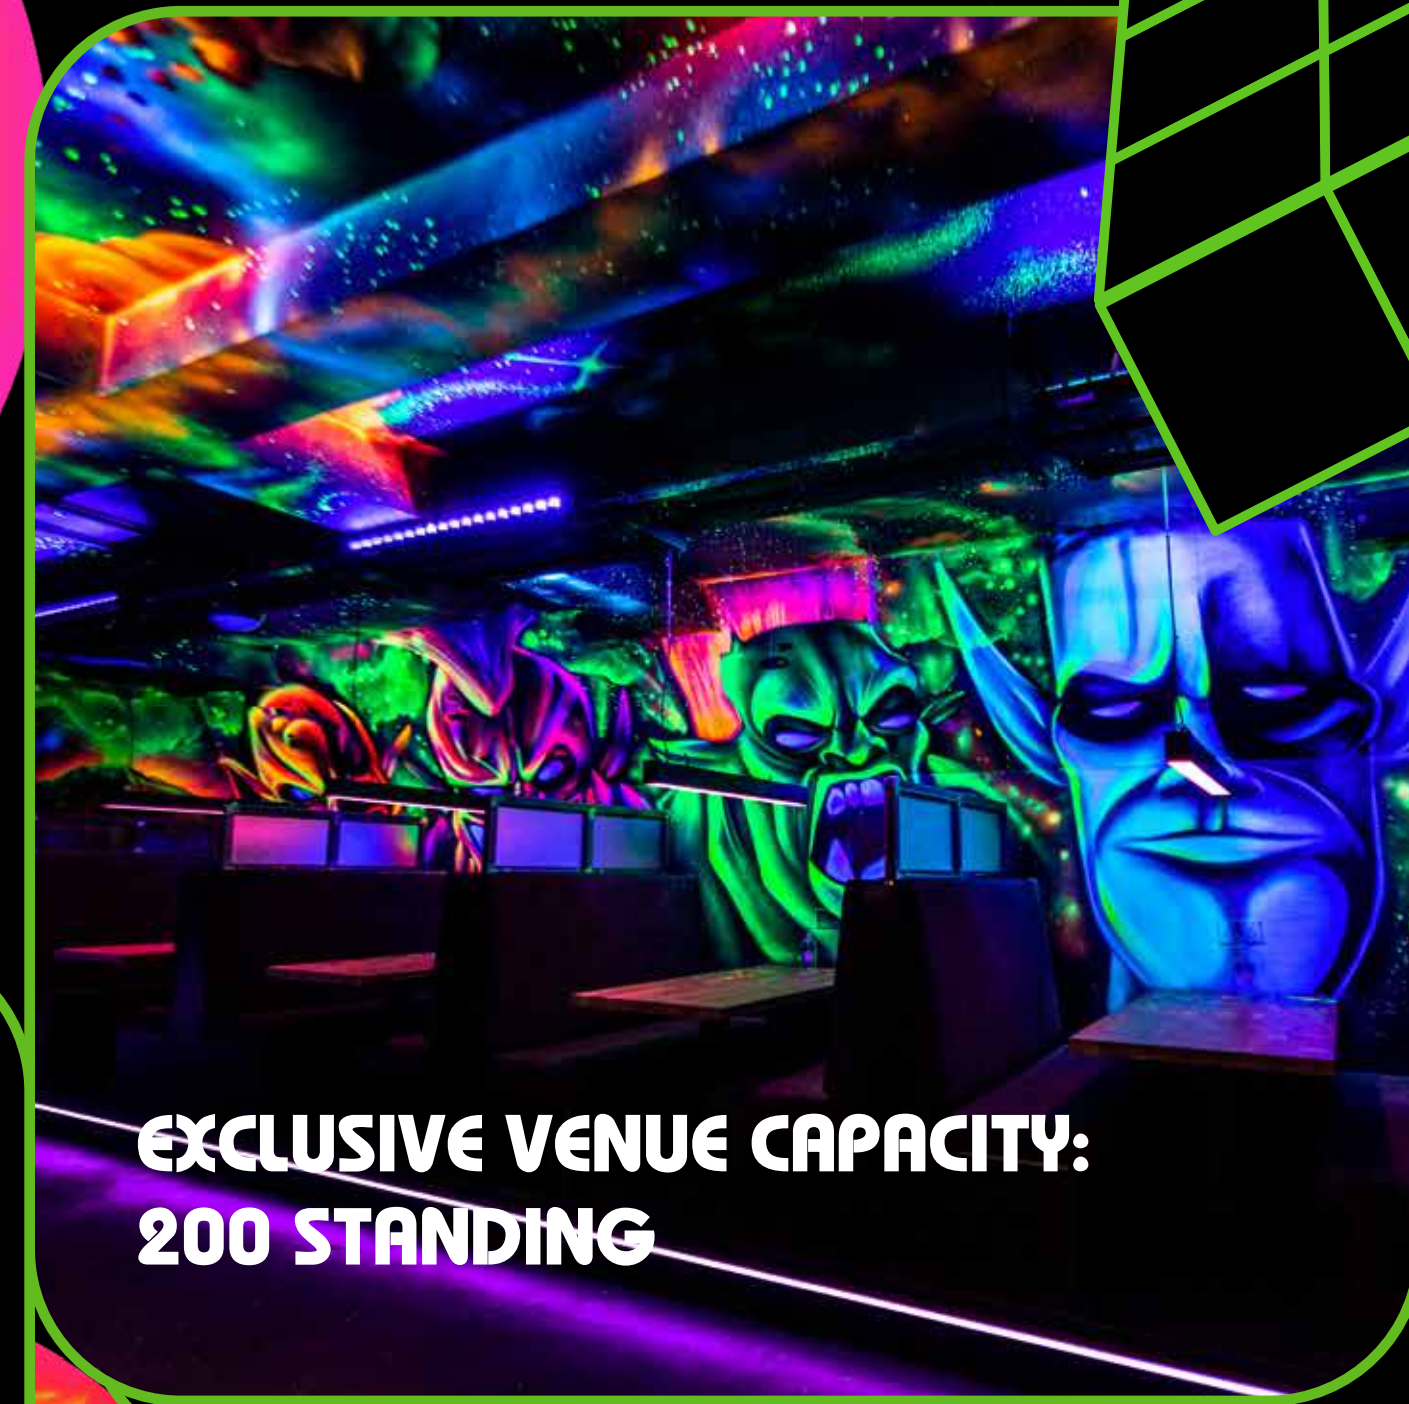

CARDIFF

ARCADE
GAMES

EXTERNAL
FOOD
OPTIONS

PHOTOBOOTH

GAME THEMED
COCKTAILS

ALSO INCLUDES:
DJ'S, NEON DESIGNS, WIFI, AIR CONDITIONING

ANY QUESTIONS JUST EMAIL:
HELLO@NQ64.CO.UK

EXCLUSIVE VENUE CAPACITY:
200 STANDING

NQ64