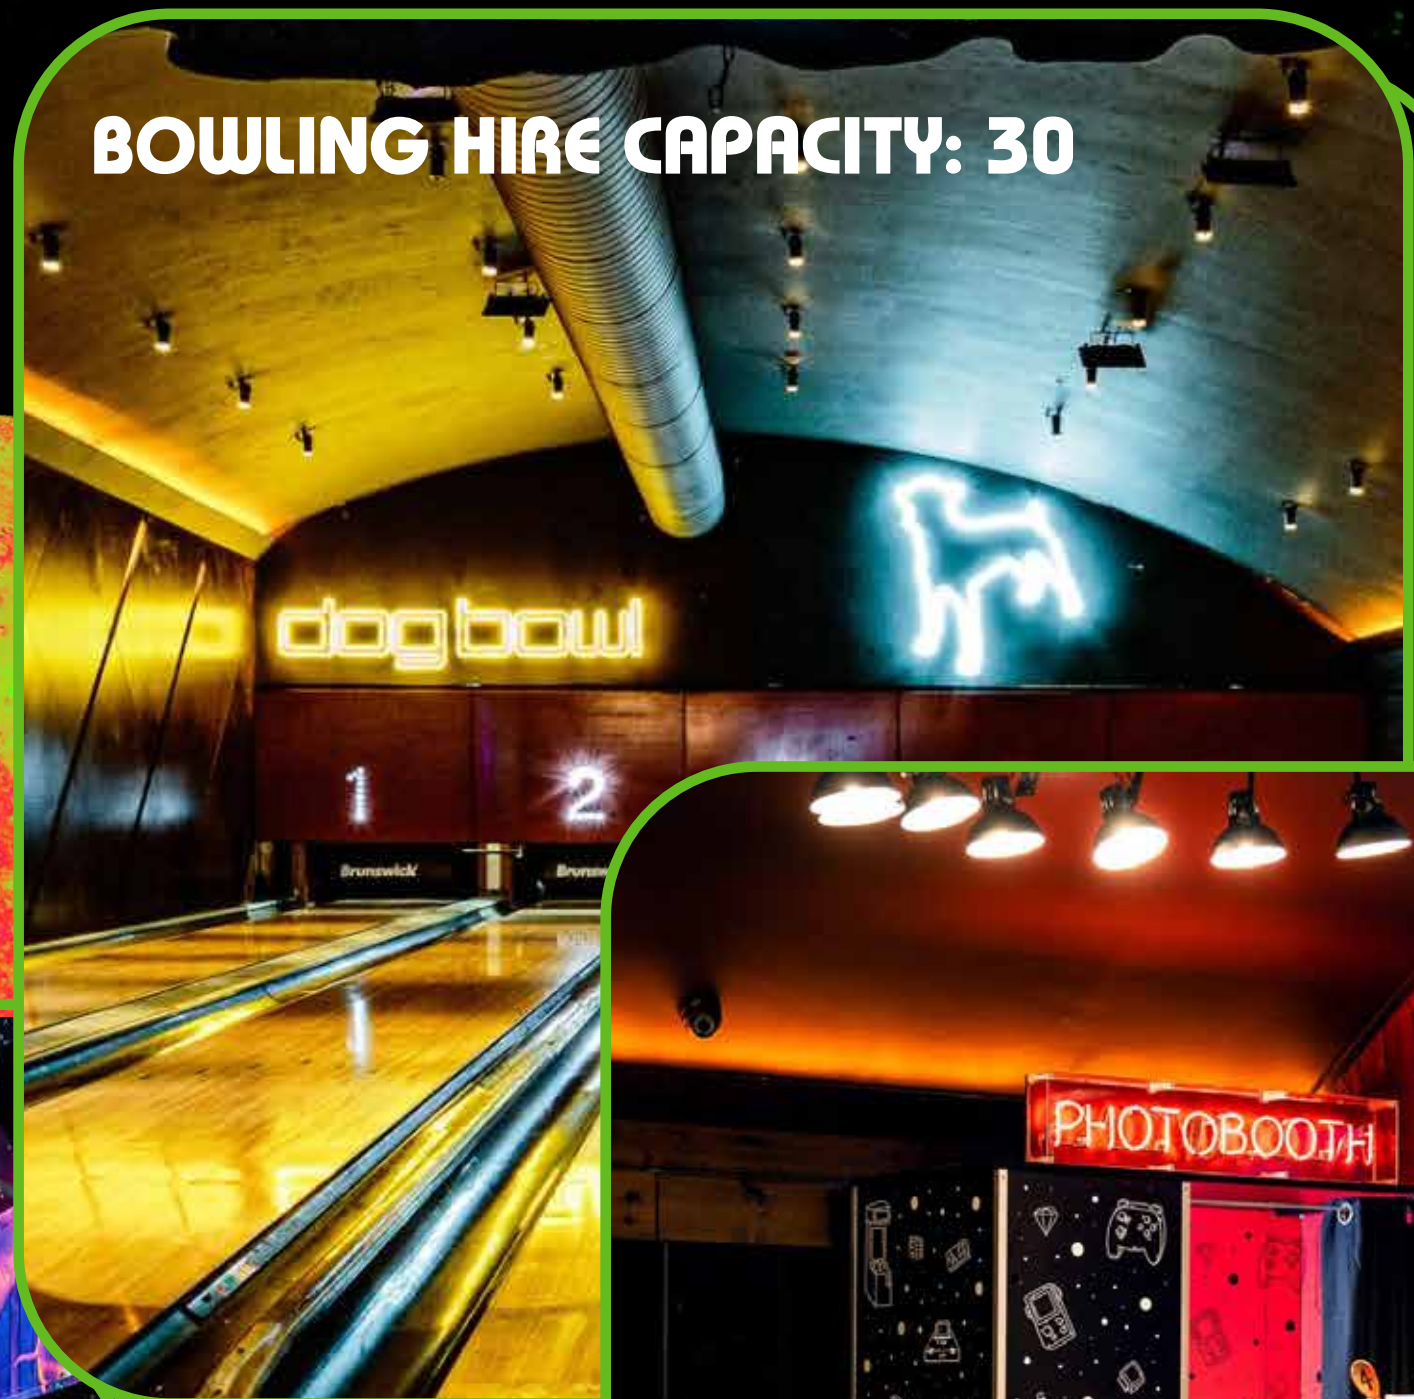

FOOD
OPTIONS

PHOTOBOOTH

BOWLING
LANES

ALSO INCLUDES:
DJ'S, NEON DESIGNS, FUN THEMED COCKTAILS,
WIFI, AIR CONDITIONING

ANY QUESTIONS JUST EMAIL:
HELLO@NQ64.CO.UK

BOWLING HIRE CAPACITY: 30

EXCLUSIVE VENUE CAPACITY:
200 STANDING