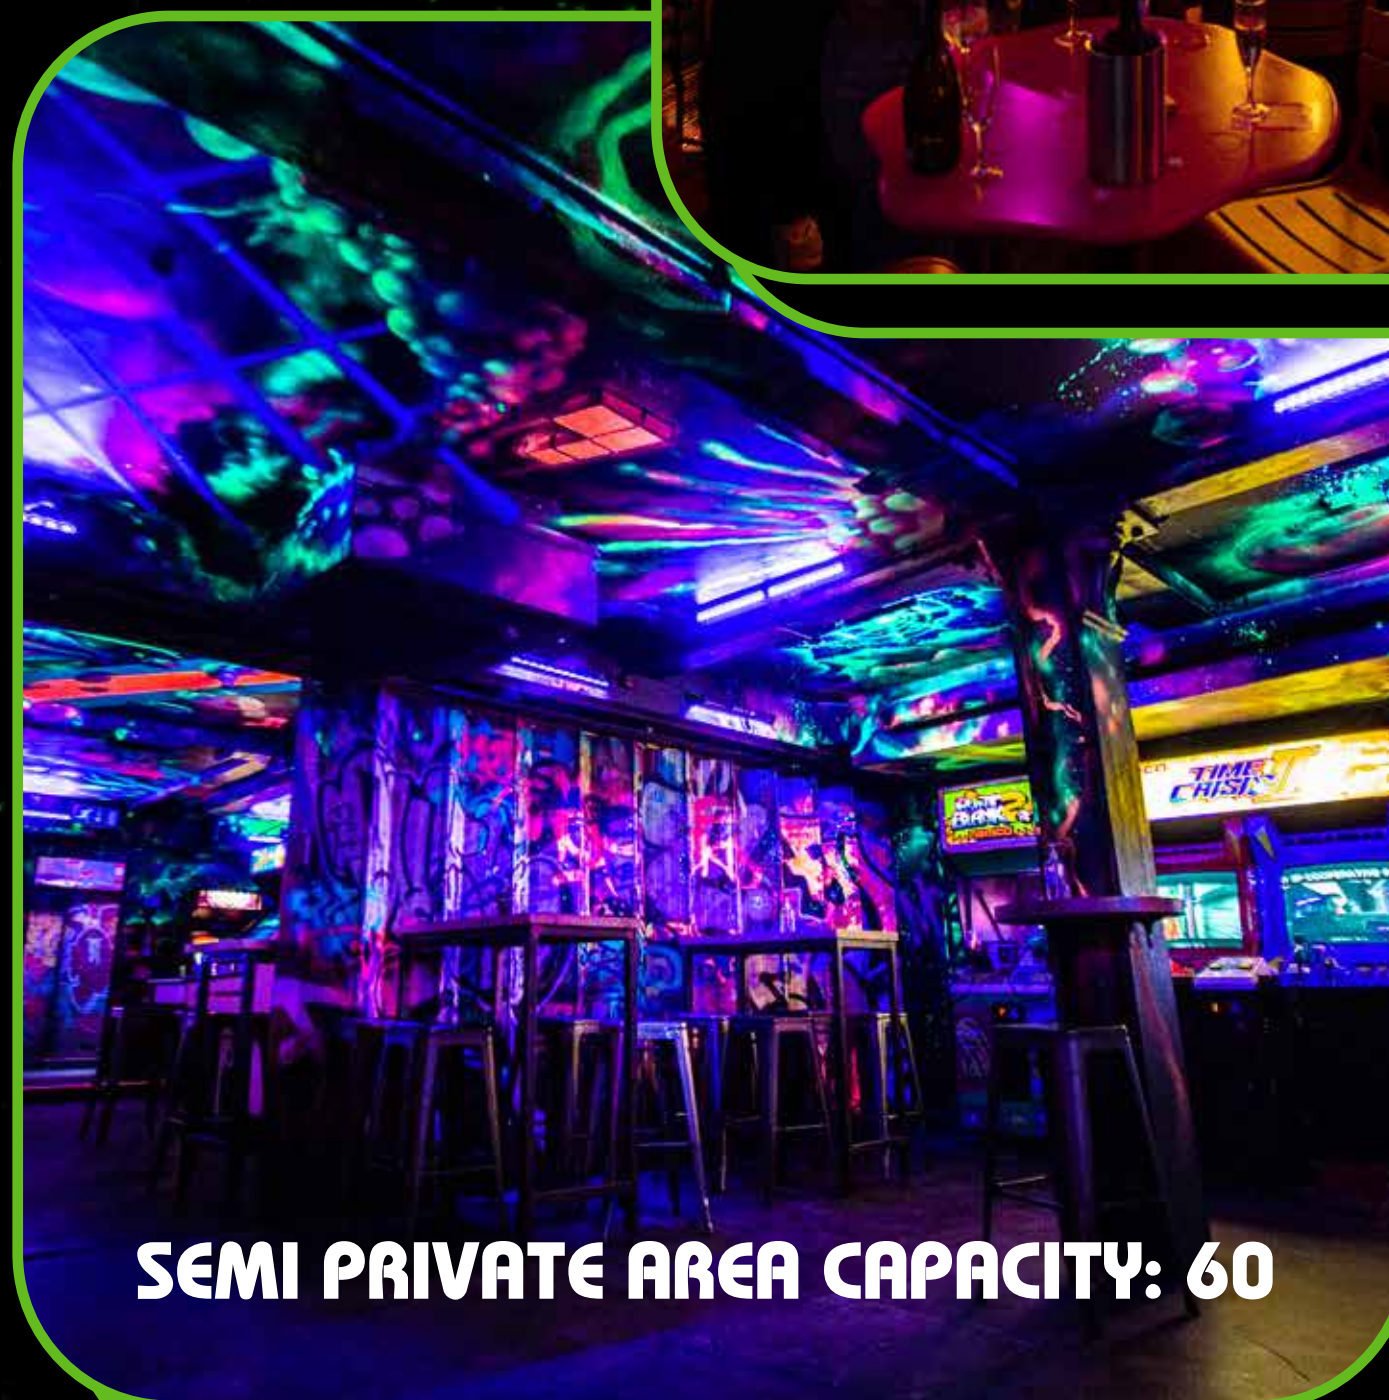

SEMI PRIVATE AREA CAPACITY: 60

EXCLUSIVE VENUE CAPACITY:
350 STANDING

NQ64

MANCHESTER PETER ST.

ARCADE
GAMES

EXTERNAL
FOOD
OPTIONS

PHOTOBOOTH

GAME THEMED
COCKTAILS