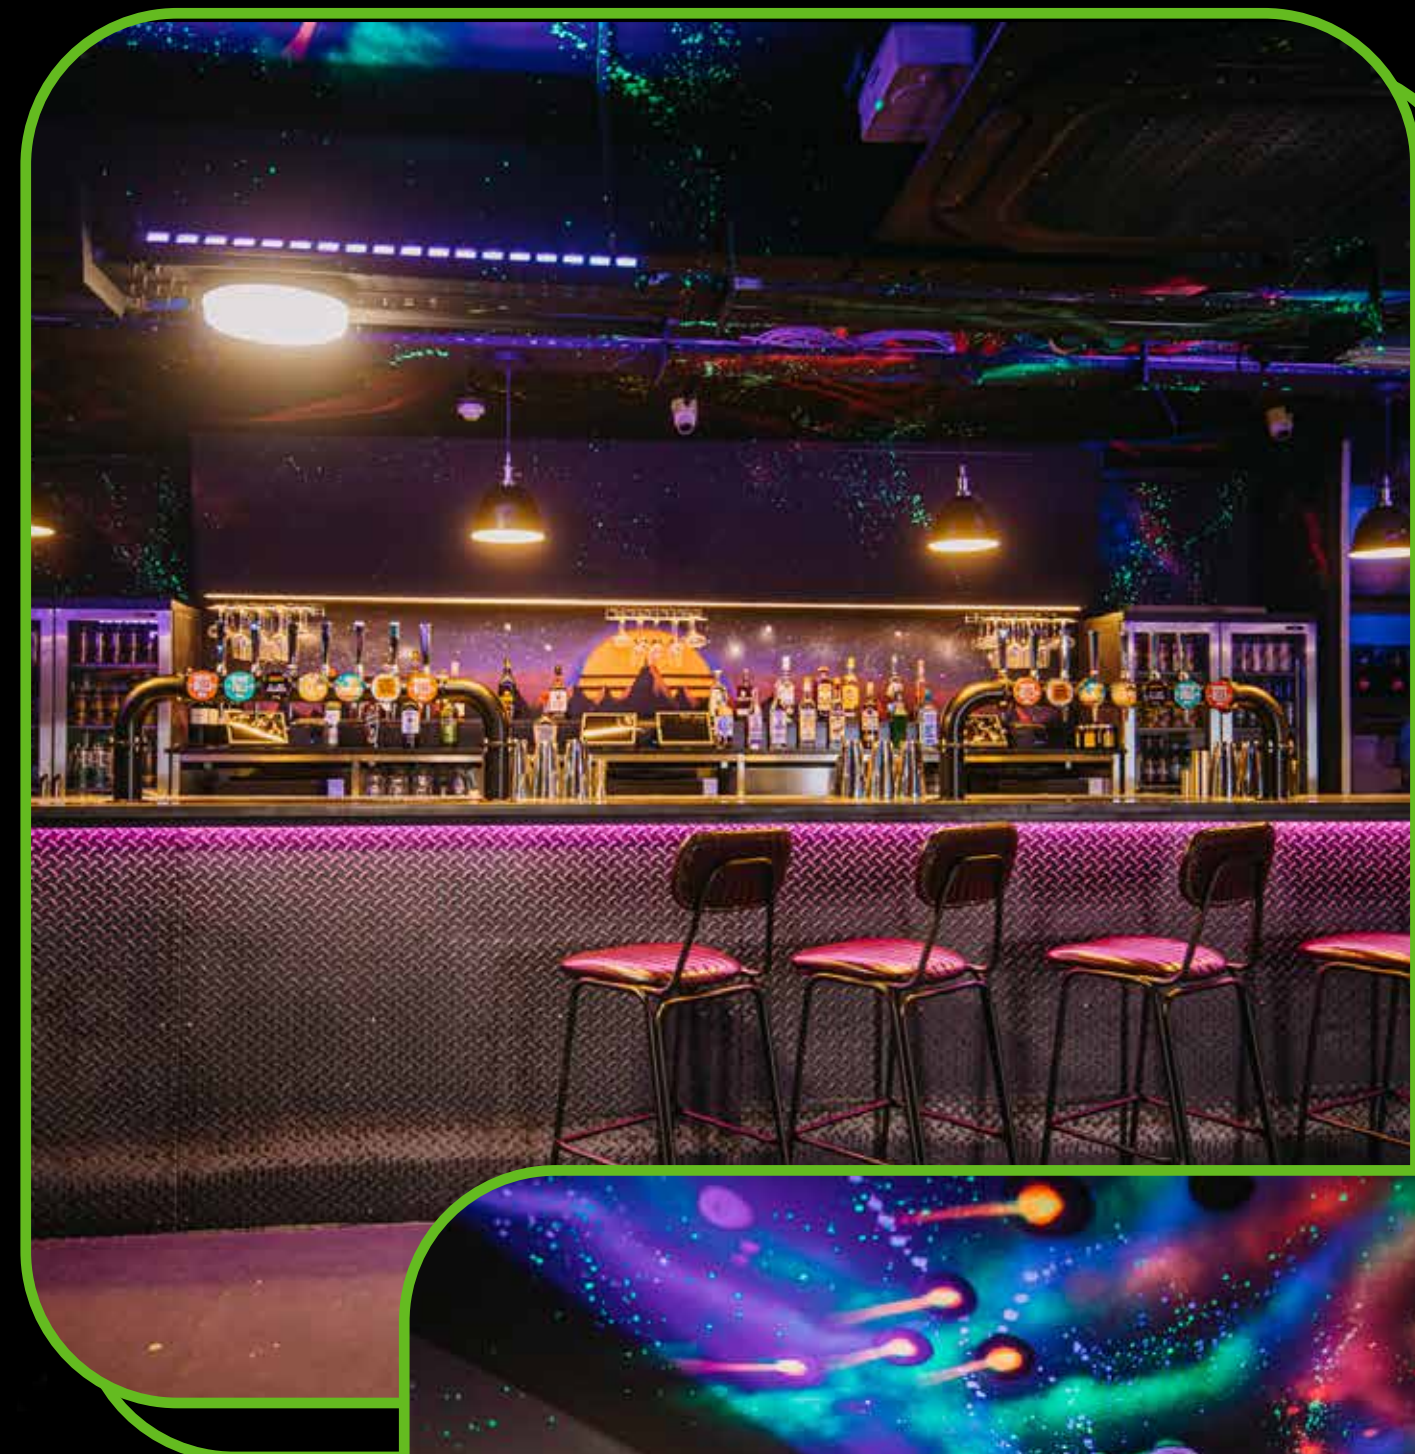

GLASGOW

ARCADE
GAMES

EXTERNAL
FOOD
OPTIONS

PHOTOBOOTH

GAME THEMED
COCKTAILS

ALSO INCLUDES:
DJ'S, NEON DESIGNS, WIFI, AIR CONDITIONING

ANY QUESTIONS JUST EMAIL:
HELLO@NQ64.CO.UK