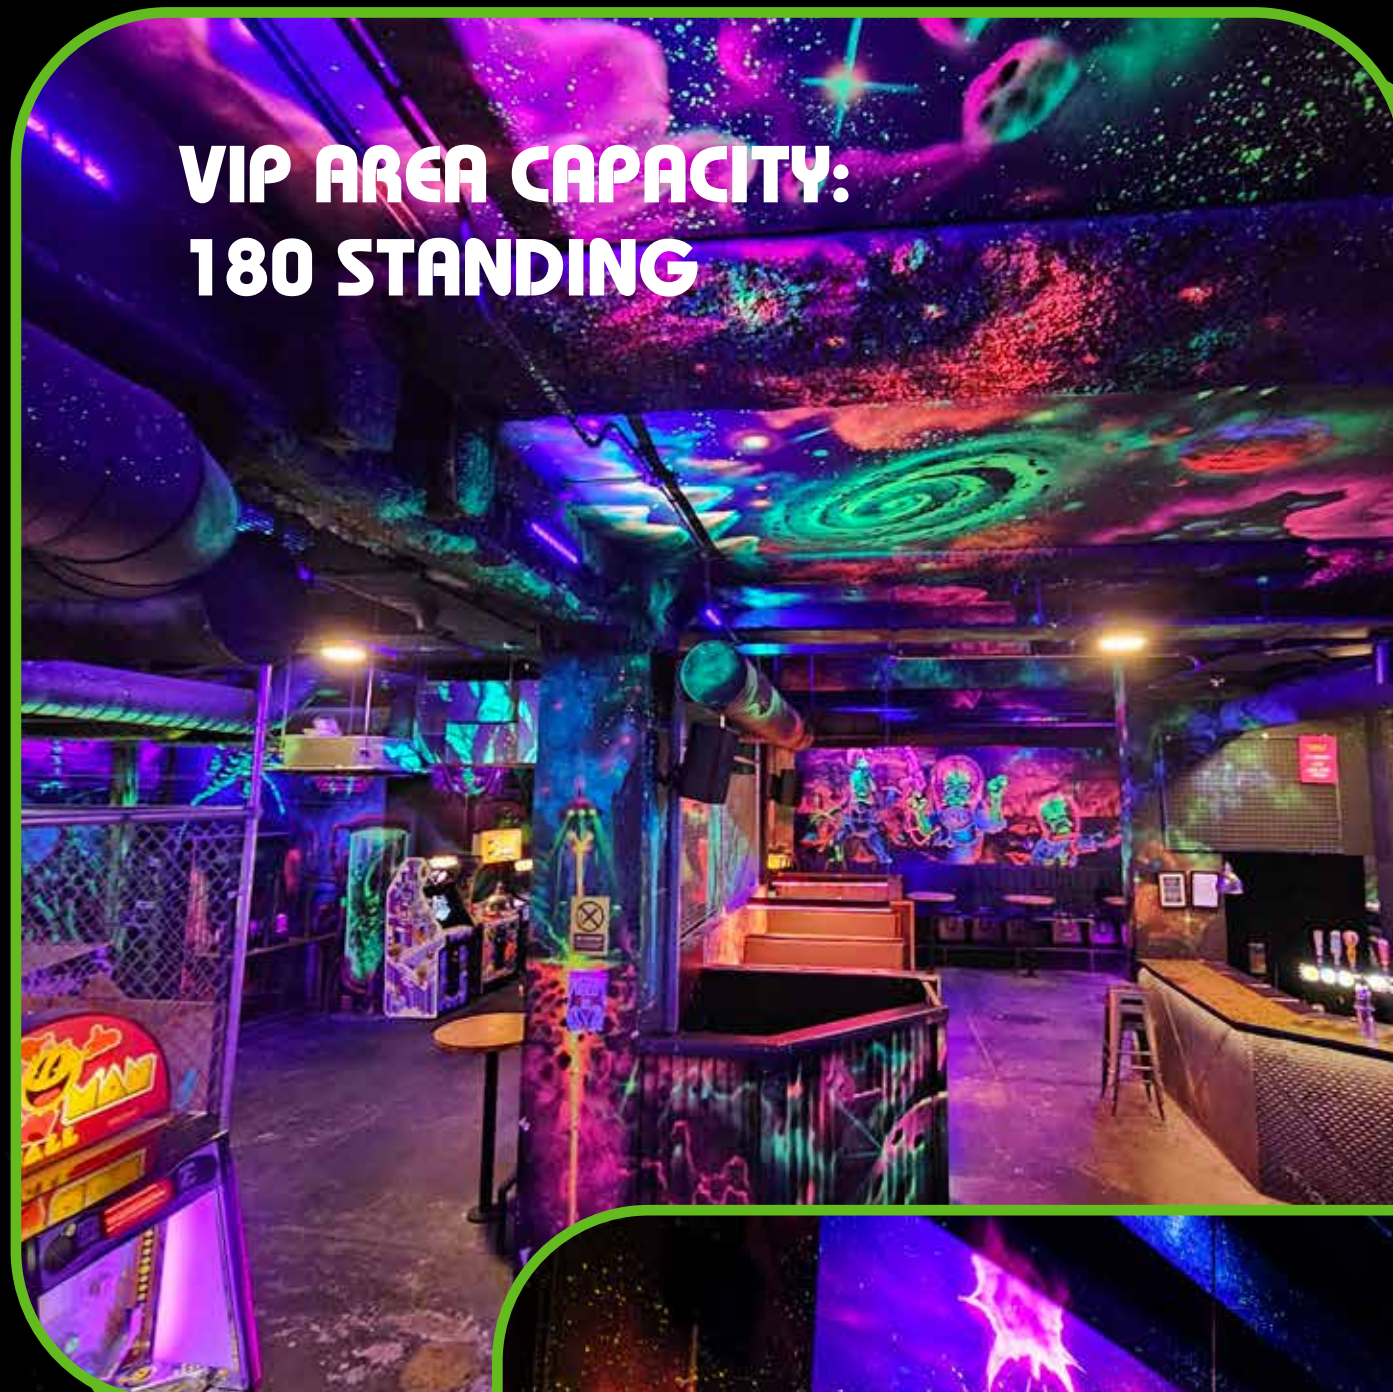

VIP AREA CAPACITY:
180 STANDING