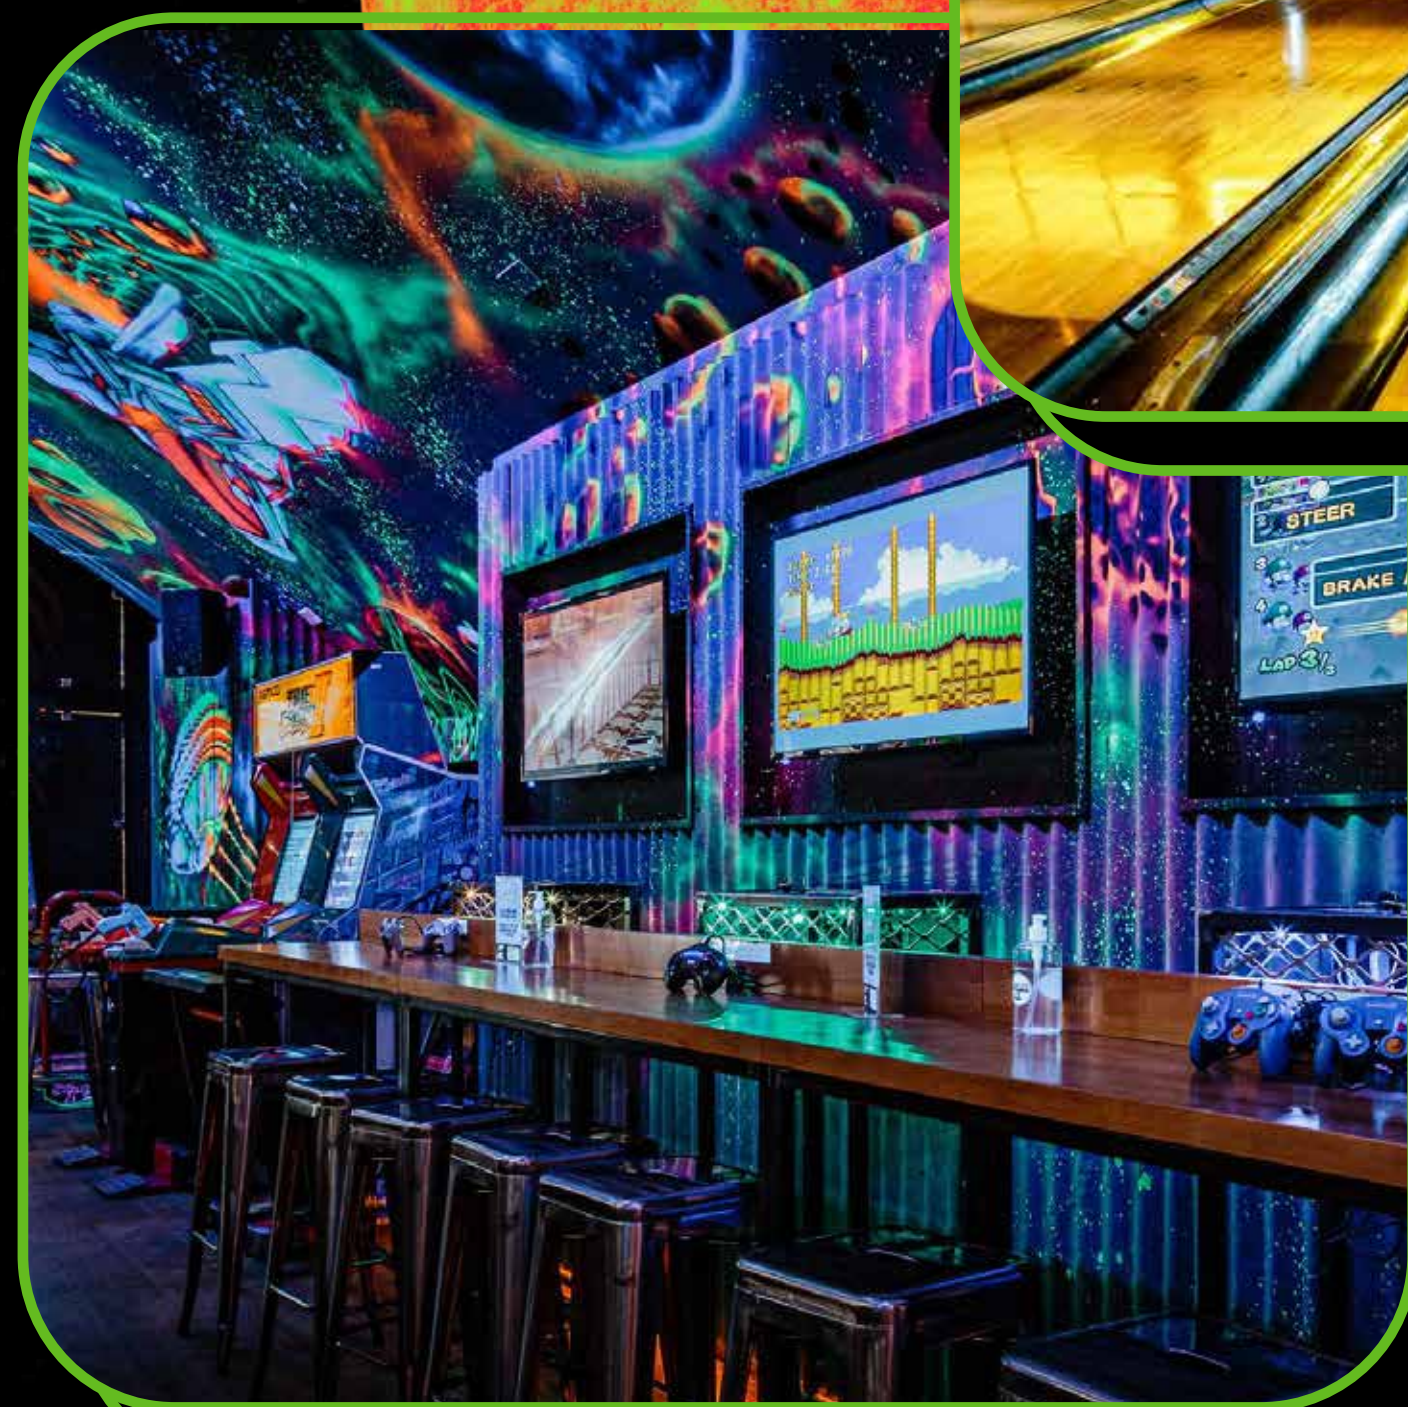

FOOD
OPTIONS

PHOTOBOOTH

BOWLING
LANES

ALSO INCLUDES:
DJ'S, NEON DESIGNS, FUN THEMED COCKTAILS,
WIFI, AIR CONDITIONING

ANY QUESTIONS JUST EMAIL:
HELLO@NQ64.CO.UK

BOWLING HIRE CAPACITY: 30

EXCLUSIVE VENUE CAPACITY:
200 STANDING